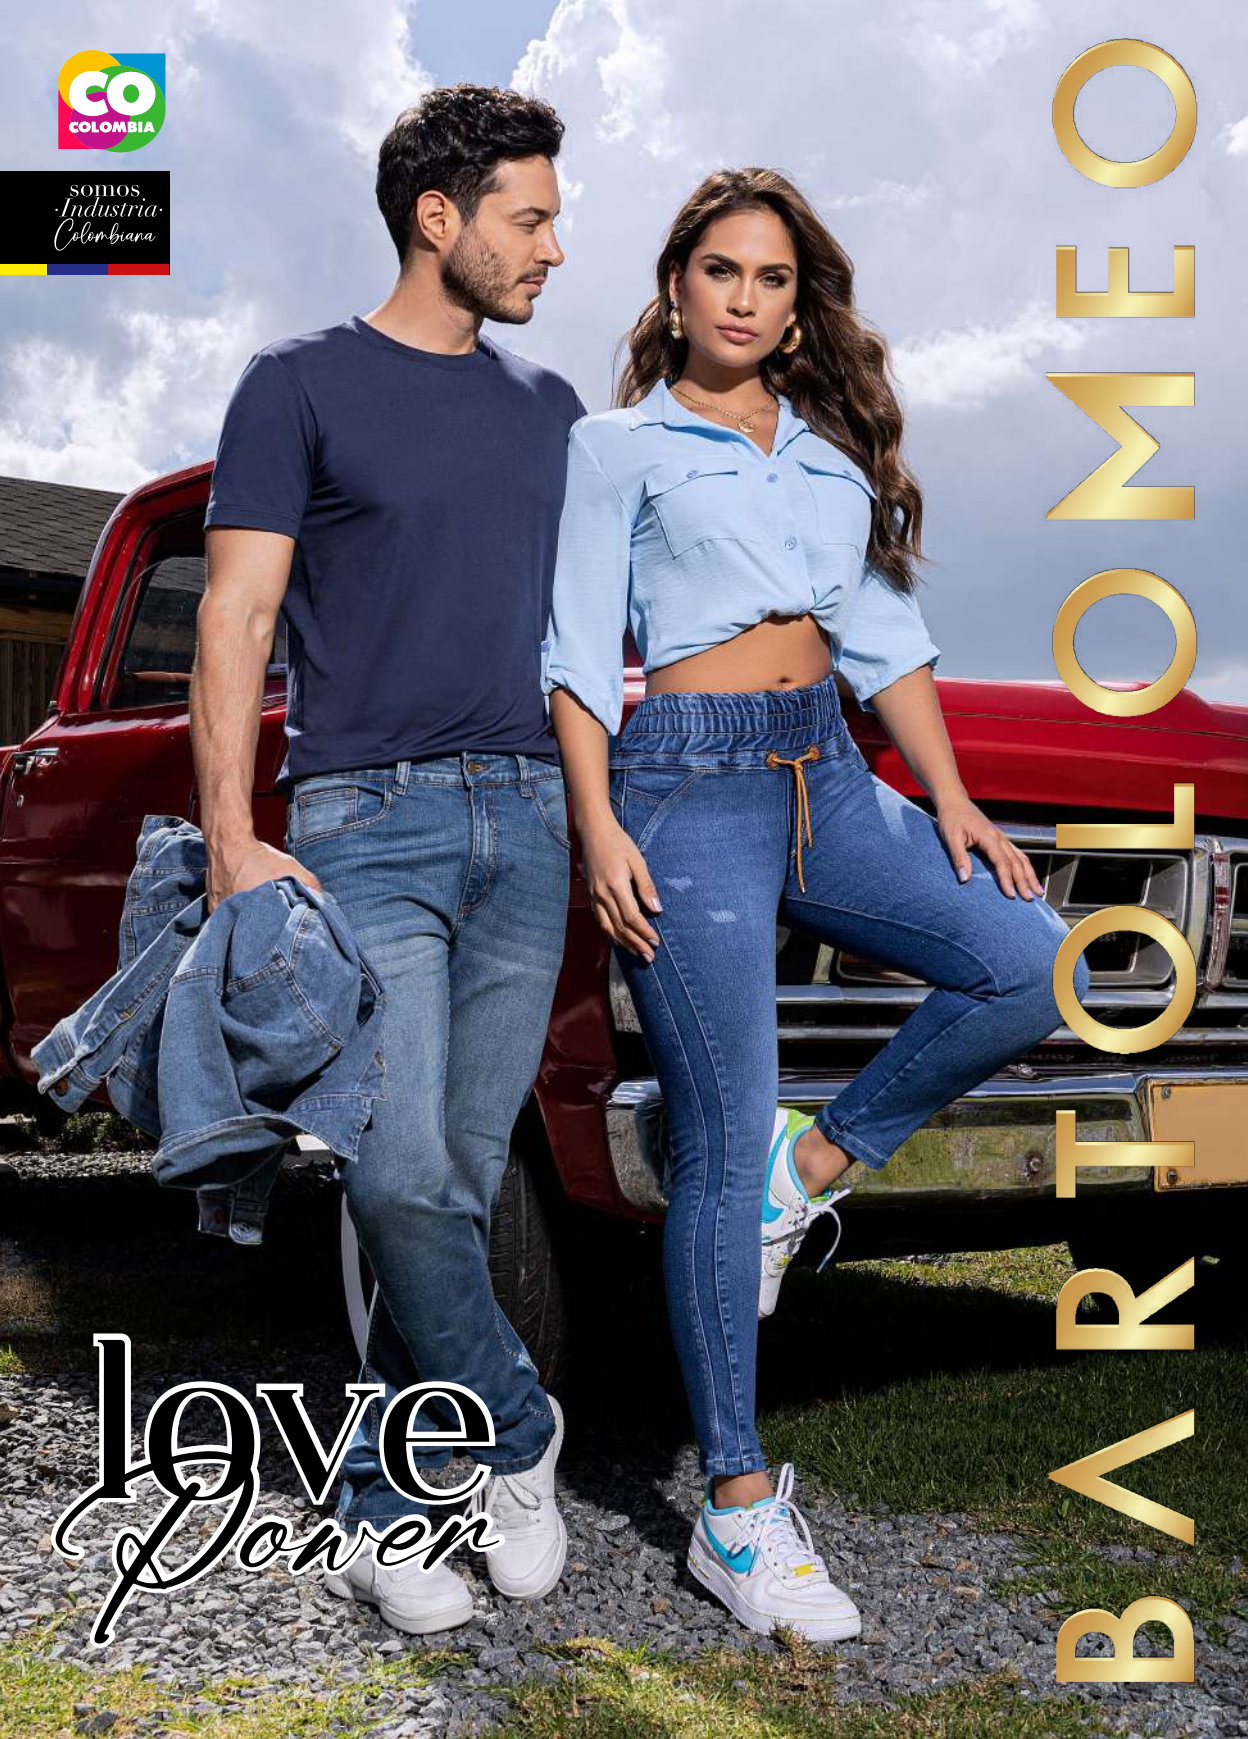

somos
Industria
Colombiana

*Love
Power*

O
E
O
O
L
T
R
A
B